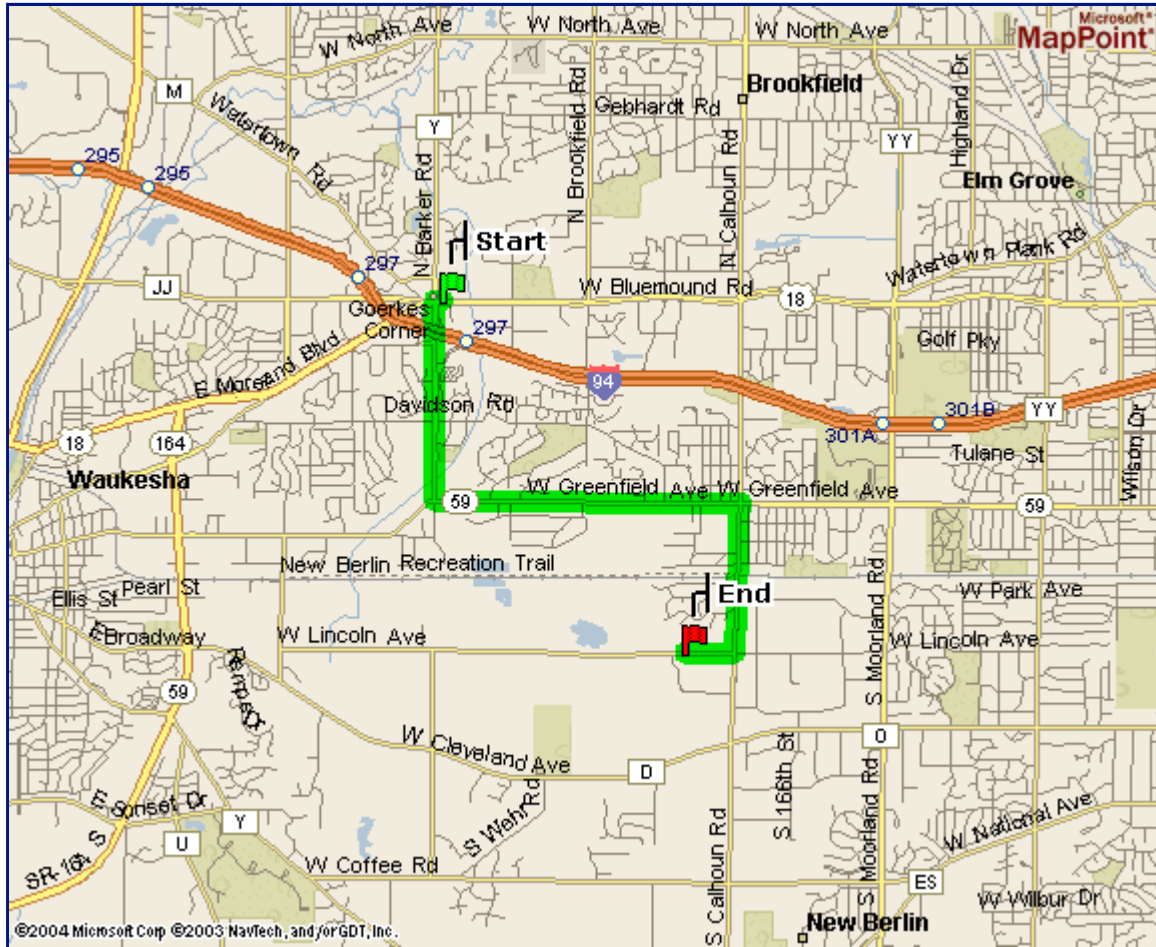

Start: 20300 W Bluemound Rd, Brookfield, WI 53045
End: 17685 W Lincoln Ave, New Berlin, WI 53146
Total Distance: 4.7 Miles
Estimated Total Time: 10 minutes

Directions	Miles	Map
Start: Depart 20300 W Bluemound Rd, Brookfield, WI 53045 on US-18 [W Bluemound Rd] (West)	< 0.1	
1: Turn LEFT (South) onto (N) Barker Rd	1.3	
2: Turn LEFT (East) onto SR-59 [W Greenfield Ave]	2.0	
3: Turn RIGHT (South) onto S Calhoun Rd	1.0	
4: Turn RIGHT (West) onto W Lincoln Ave	0.3	
End: Arrive 17685 W Lincoln Ave, New Berlin, WI 53146		

[Your right to use maps and routes generated on the MSN service is subject at all times to the MSN Terms of Use.](#)
[Data credits, copyright, and disclaimer.](#)